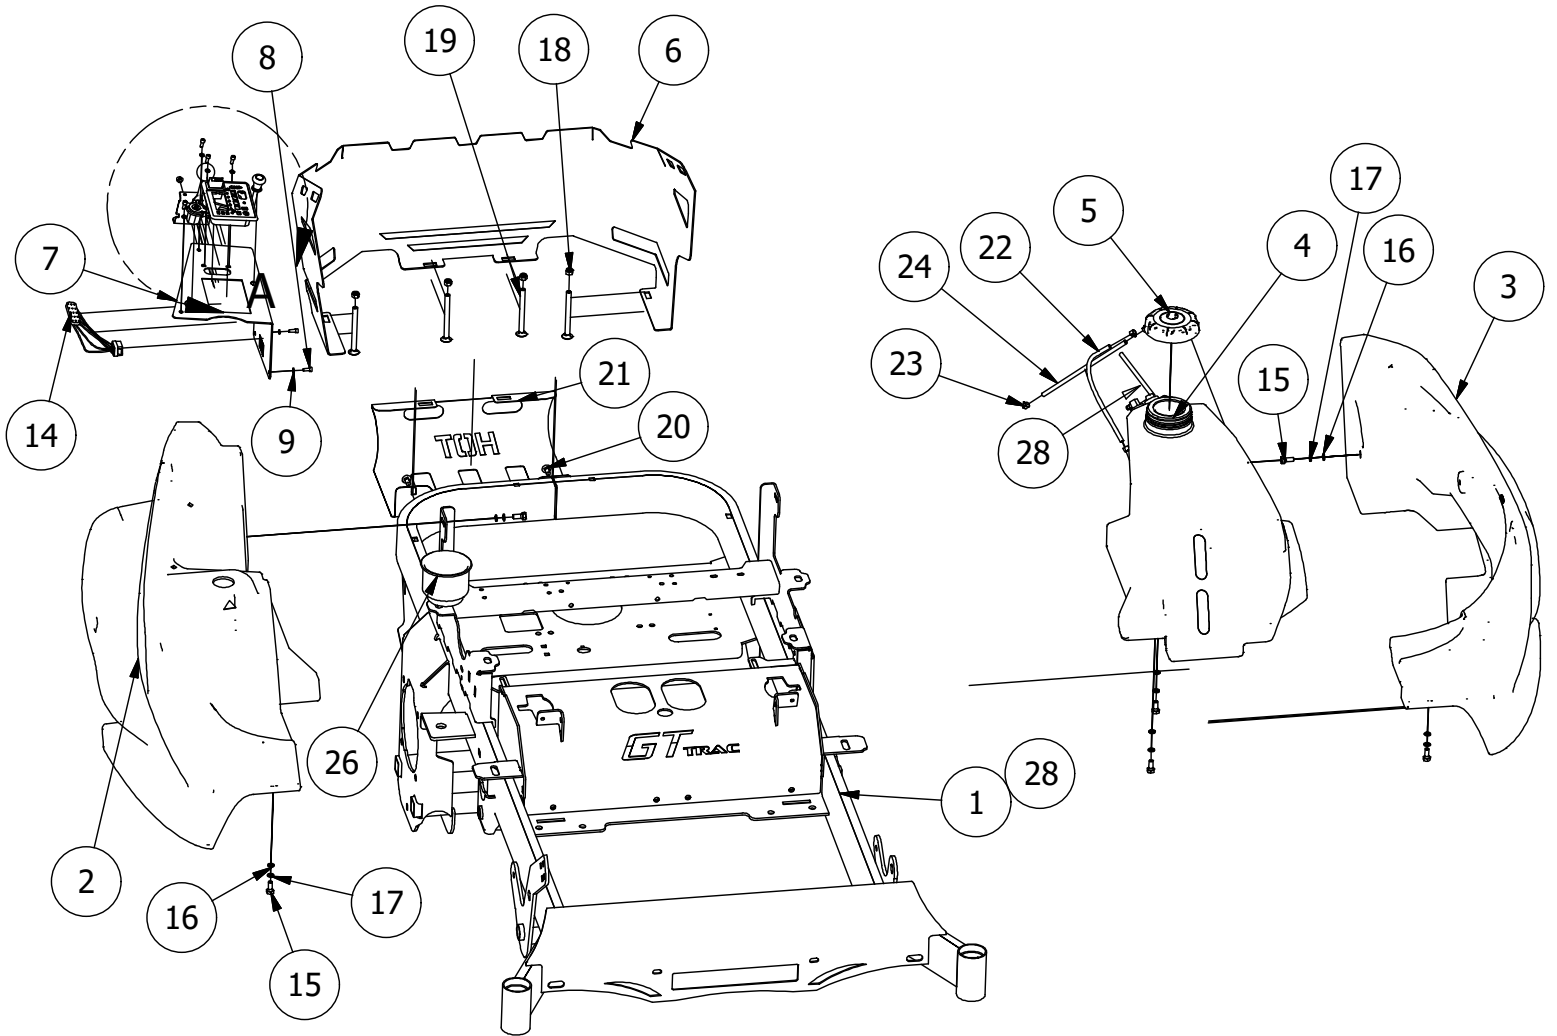

Gas Tank Assembly

Gas Tank Assembly Parts List			
ITEM	QTY	PART NUMBER	DESCRIPTION
1	1	490-0058-00	RZHD Mower Frame Assembly
2	1	467-0018-00	Spartan RZ Right Fender
3	1	467-0019-00	Spartan RZ Left Fender
4	1	467-0017-00	Spartan RZ Gas Tank Assembly
5	1	467-0008-00	Tank Fill Neck Non-Venting Cap
6	1	439-0112-00	Engine Cowling
7	1	439-0022-00	Mower Control Panel Bracket
8	6	418-0055-00	10-24 X 1/2 SOCKET C/S 18-8 SS
9	6	419-0011-00	#10 SPLIT LOCKWASHER 18-8 SS
10	1	486-0004-00	Mower Control Console, Carbureted Engine
11	1	464-0002-00	Choke Cable
12	1	677-2075-00	12 Volt Auxilliary Plug
13	1	464-0001-00	Mower Throttle Cable Assembly w / Handle
14	1	486-0011-00	Mower B&S Commercial 25hp/27hp Harness
15	8	418-0054-00	5/16-18 X 3/4 HEX C/S ZINC
16	8	419-0007-00	1/2 USS FLAT WASHER ZINC
17	8	419-0009-00	5/16 SPLIT LOCKWASHER ZINC
18	4	413-0013-00	3/8-16 NYLON INSERT FLANGE LOCKNUT ZINC
19	4	418-0018-00	3/8-16 X 4 CARRIAGE BOLT ZINC
20	2	418-0008-00	5/16-18 X 3/4 CARRIAGE BOLT ZINC
21	1	439-0115-00	RZ Mower Muffler Guard
22	1	751-1014-00	1/4 Fuel Line - Low Perm
23	4	472-0003-00	1/4 Spring Hose Clamp
24	1	451-0002-00	vapor vent line tube
25	2	413-0008-00	10-24 NYLON INSERT LOCKNUT 18-8 SS
26	1	780-2220-00	Cup Holder
27	1	490-0057-00	RZHD Mower Frame for 48" Deck
27	1	467-0011-00	Fuel Pickup Tube