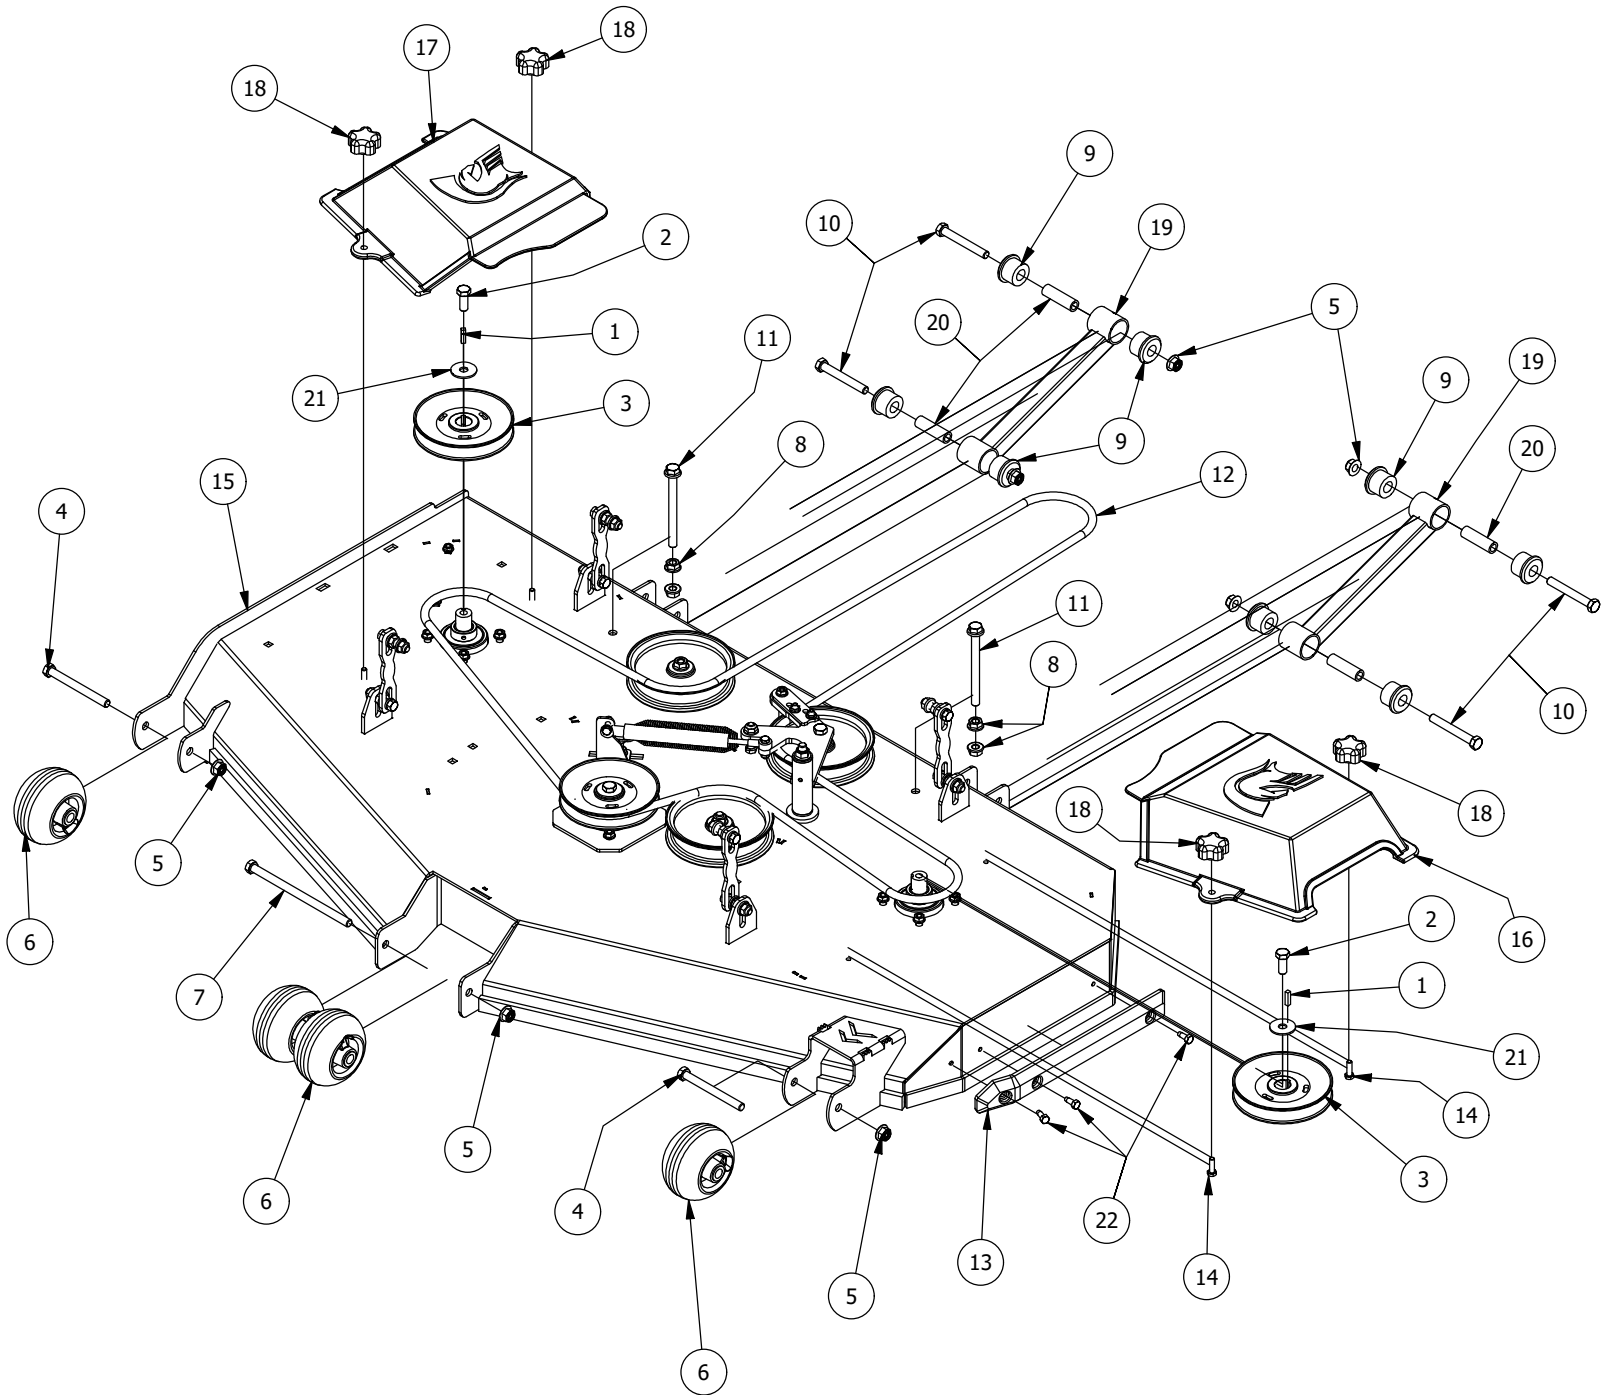

61" Deck Assembly 1

61 Deck Assembly 1

ITEM	QTY	PART NUMBER	DESCRIPTION
1	3	442-0001-00	1/4 X 1 SQUARE KEY STOCK
2	3	418-0006-00	1/2-20 X 1-1/4 HEX C/S GR 5 ZINC
3	3	433-0003-00	Deck Pulley 61"
4	2	418-0016-00	1/2-13 X 5 HEX C/S GR 2 ZINC YELLOW
5	8	413-0002-00	1/2-13 NYLON INSERT FLANGE NUT ZINC YELLOW
6	4	422-0001-00	Anti-Scalp Wheel
7	1	418-0015-00	1/2-13 X 8-1/2 HEX C/S GR 2 ZINC YELLOW
8	4	413-0005-00	1/2-13 HEX FLANGE NUT W/SERR ZINC YELLOW
9	8	732-2008-00	Black A90 Suspension Bushing
10	4	418-0021-00	1/2-13 X 3-3/4 HEX C/S GR 5 ZINC
11	3	418-0009-00	1/2-13 X 5-1/2 HEX FLANGE BOLT GR 8 ZY
12	1	461-0002-00	61" Mower Deck Belt, HB x 167.9" Effective Length
13	1	429-0001-00	Mower Nylon Deck Guard
14	4	418-0108-00	5/16 x1 Hex C/S (GR8) ZC/Yel
15	1	490-0062-03	2020 61" RZ Deck Assembly
16	1	414-0021-00	Left Pulley Cover 61" RZ/RT/SRT, 72" RT/SRT
17	1	414-0020-00	Right Pulley Cover 61" RZ/RT/SRT, 72" RT/SRT
18	4	445-0005-00	5/16-18 5-LOBE (STAR) FEMALE SOFT TOUCH KNOB (1.90 DIA) BLK
19	2	490-0047-03	2019 all RZ Deck Stabilizer assembly
20	4	732-2001-00	Large MTV A-Arm Bushing Sleeve
21	3	419-0001-00	1/2" X 1-5/8 BELLEVILLE CUP WASHER ZINC YELLOW
22	3	418-0262-00	5/16-18 X 3/4 IND HWH UNSLOT (F) TCS ZC/Y