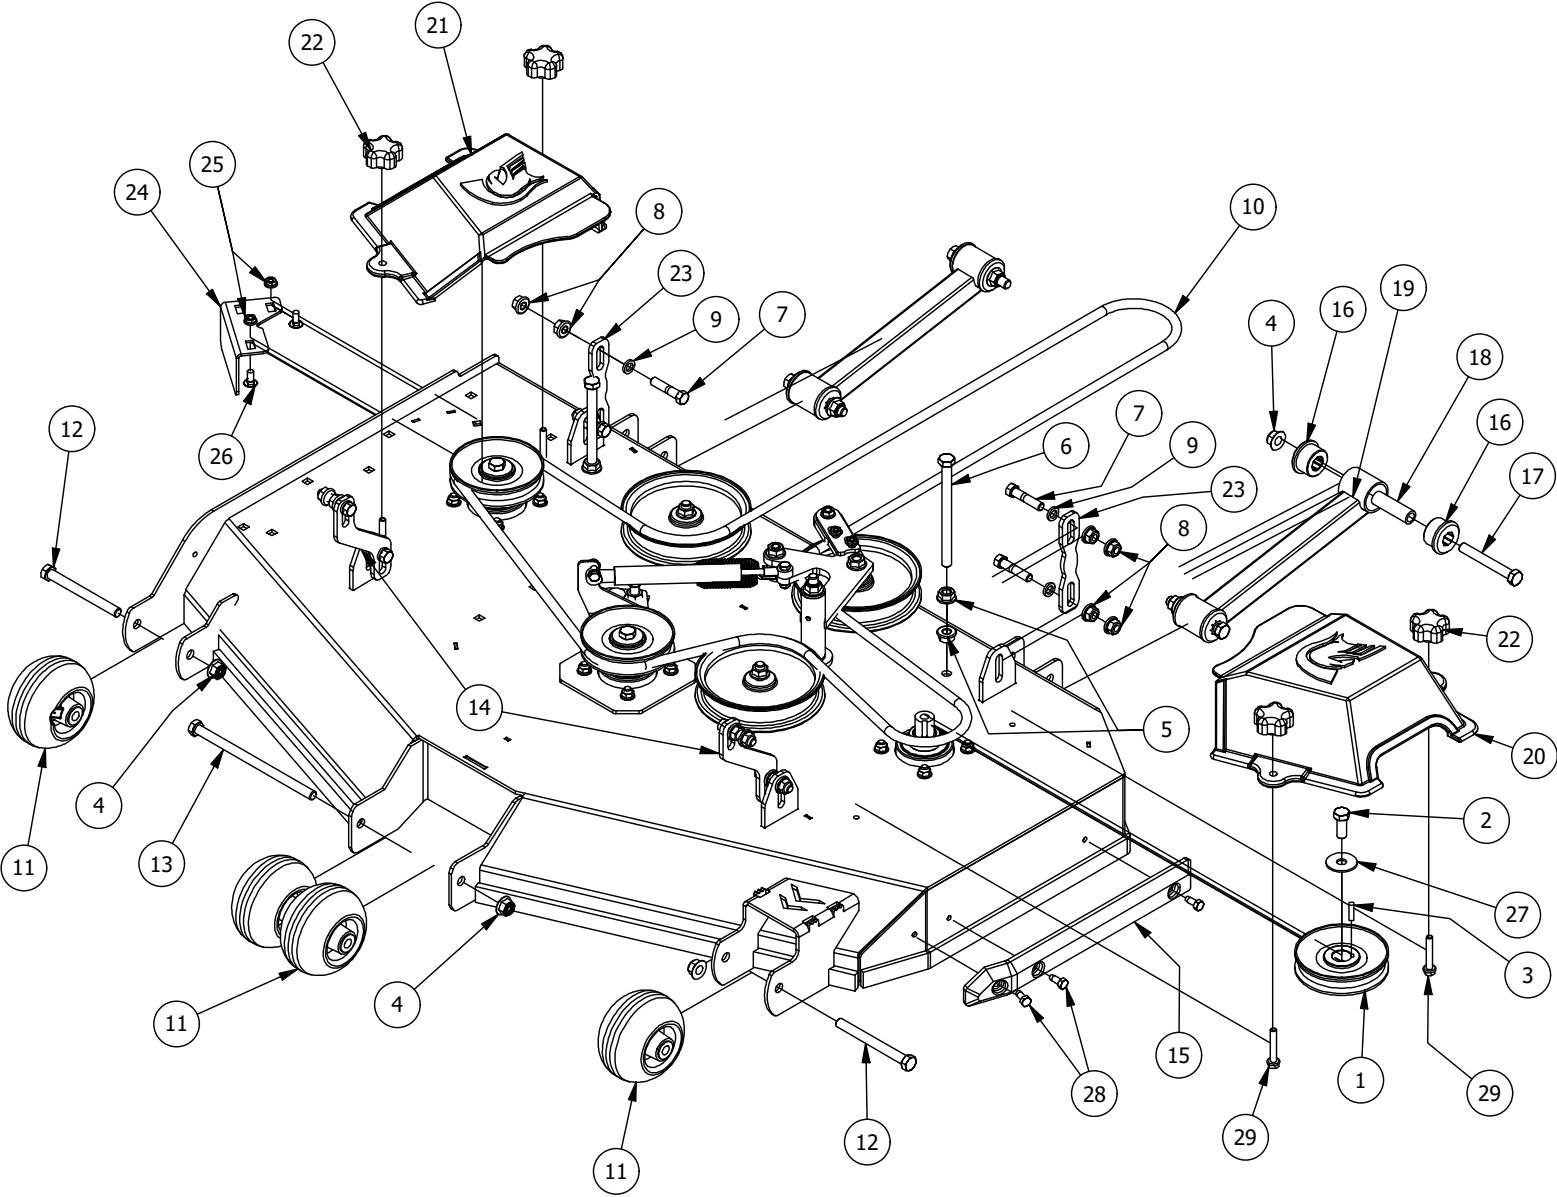

48" Deck Assembly 1

48" Deck Assembly 1			
ITEM	QTY	PART NUMBER	DESCRIPTION
1	3	433-0017-00	48" Deck Pulley
2	3	418-0006-00	1/2-20 X 1-1/4 HEX C/S GR 5 ZINC
3	3	442-0001-00	1/4 X 1 SQUARE KEY STOCK
4	8	413-0002-00	1/2-13 NYLON INSERT FLANGE NUT ZINC YELLOW
5	8	413-0005-00	1/2-13 HEX FLANGE NUT W/SERR ZINC YELLOW
6	2	418-0044-00	1/2-13 X 6-1/2 HEX C/S GR 8 ZINC YELLOW
7	8	418-0046-00	7/16-14 X 2 HEX C/S GR 5 ZINC YELLOW
8	17	413-0011-00	7/16-14 HEX FLANGE NUT W/SERR ZINC YELLOW
9	8	419-0010-00	.443 ID X .750 OD X .125 THK NYLON BLACK
10	1	461-0009-00	48" Mower Deck Belt; HB x 144" Effective Length
11	4	422-0001-00	Anti-Scalp Wheel
12	2	418-0016-00	1/2-13 X 5 HEX C/S GR 2 ZINC YELLOW
13	1	418-0015-00	1/2-13 X 8-1/2 HEX C/S GR 2 ZINC YELLOW
14	2	435-0017-00	RZ Mower 48" Front Height Arm Connecting Link
15	1	429-0001-00	Mower Nylon Deck Guard
16	8	732-2008-00	Black A90 Suspension Bushing
17	4	418-0021-00	1/2-13 X 3-3/4 HEX C/S GR 5 ZINC
18	4	732-2001-00	Large MTV A-Arm Bushing Sleeve
19	2	490-0047-00	RZ Mower Deck Stabilizer Assembly
20	1	414-0018-00	48" & 54" Deck Left Pulley Cover
21	1	414-0019-00	48" & 54" Deck Right Pulley Cover
22	4	445-0005-00	5/16-18 5-LOBE (STAR) FEMALE SOFT TOUCH KNOB (1.90 DIA) BLK
23	2	435-0013-00	RZ Mower Deck Actuator Connecting Link
24	1	439-0397-00	2020 RZ 48 Deck wiper Brkt
25	2	413-0022-00	5/16-18 HEX FLANGE NUT W/SERR ZINC YELLOW
26	2	418-0008-00	5/16-18 X 3/4 CARRIAGE BOLT ZINC
27	3	419-0001-00	1/2" X 1-5/8 BELLEVILLE CUP WASHER ZINC YELLOW
28	3	418-0262-00	5/16-18 X 3/4 IND HWH UNSLOT (F) TCS ZC/Y
29	4	418-0253-00	5/16-18-2" IND HWH UNSLOT (TRI-LOB) TRS YELLOW ZC GR2