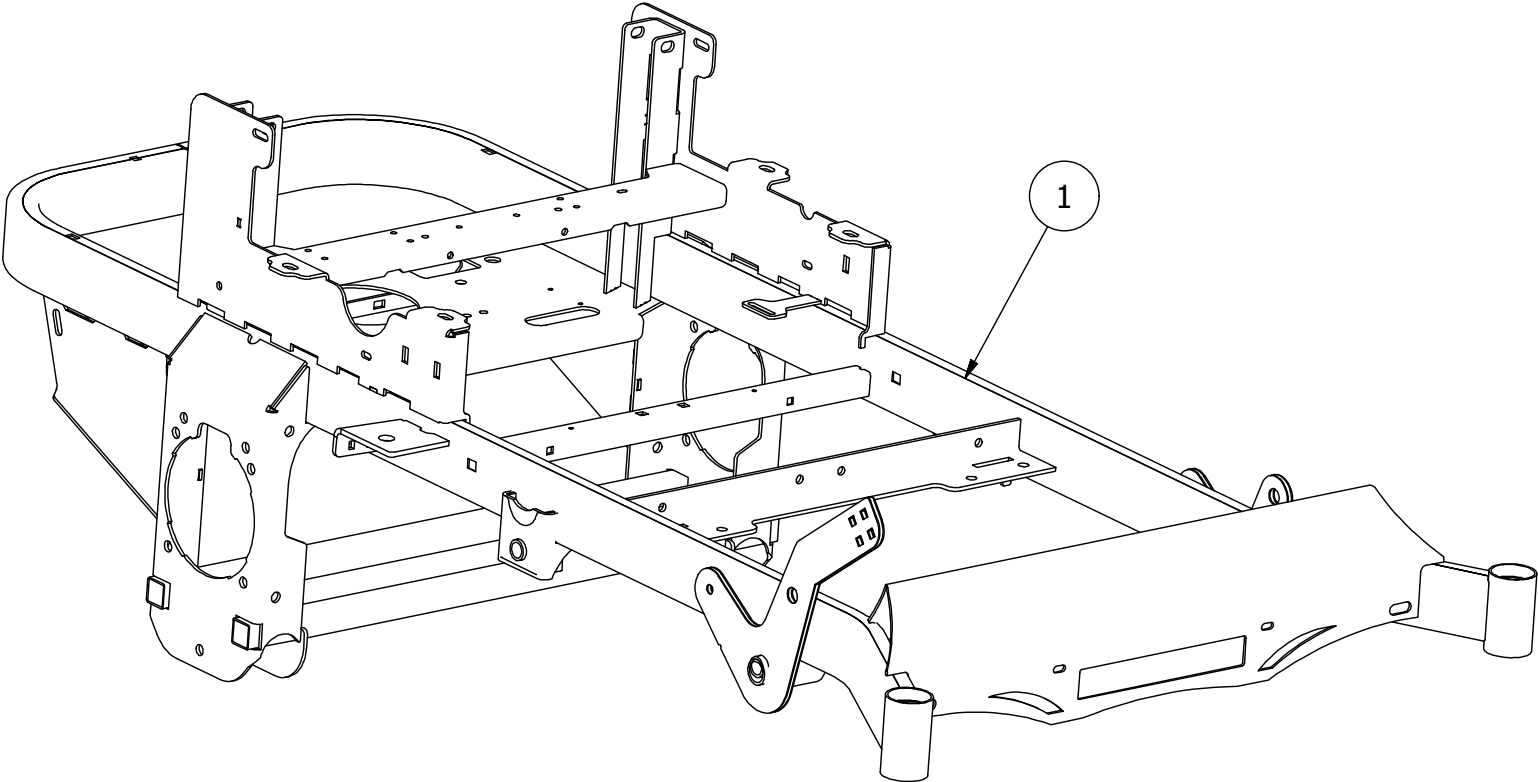

RZ HD Parts Manual

2020

TABLE OF CONTENTS

FRAMES.....	3-4
RZ HD FRAME FOR 48" DECK	3
RZ HD FRAME	4
FRONT FORK ASSEMBLY.....	5
FLOORBOARD ASSEMBLY.....	6-7
BRAKE ASSEMBLY	8
HEIGHT INDICATOR ASSEMBLY.....	9-13
DRIVE ARM ASSEMBLY	14-15
SEAT BASE AND PUMP IDLER ASSEMBLY.....	16-18
SEAT BASE ASSEMBLY	17
PUMP IDLER ASSEMBLY	18
GAS TANK ASSEMBLY.....	19-20
TRANSMISSION ASSEMBLY.....	21-22
DECKS.....	23-36
48" DECK ASSEMBLY 1	23-24
48" DECK ASSEMBLY 2	25-26
54" DECK ASSEMBLY 1	27-28
54" DECK ASSEMBLY 2	29-30
61" DECK ASSEMBLY 1	31-32
61" DECK ASSEMBLY 2	33-34
DECK CHUTE ASSEMBLY	35
DECK SPINDLE.....	36
KAWASAKI FR 691.....	37
KAWASAKI FR 730.....	38
B&S 25HP ENGINE	39
DECALS	40

RZ-HD Frame for 48" Deck

Parts List			
ITEM	QTY	PART NUMBER	DESCRIPTION
1	1	490-0057-00	RZ HD Mower Frame for 48 deck

RZ-HD Frame

Parts List			
ITEM	QTY	PART NUMBER	DESCRIPTION
1	1	490-0058-00	RZ HD Mower Frame

Brake and Floorboard Assembly

Floorboard Parts List			
ITEM	QTY	PART NUMBER	DESCRIPTION
1	1	435-0004-00	MOWER BRAKE LINKAGE
2	1	439-0114-00	Mower Floorboard
3	1	481-0005-00	2017 Mower Rubber Foot Rest Mat Except for RZ
4	1	481-0006-00	2017 Mower Logo Floor Mat Except for RZ
5	1	439-0059-00	Mower Deck Height Foot Pedal
6	10	414-0002-00	8MM PUSH TYPE RETAINER NYLON BLACK
7	2	418-0045-00	3/8-16 X 1 CARRIAGE BOLT ZINC YELLOW GR8
8	4	413-0004-00	3/8-16 HEX FLANGE NUT W/SERR ZINC
9	4	429-0002-00	Rubber Bumper
10	1	490-0058-00	RZ-HD Mower Frame Assembly
11	1	490-0057-00	RZ-HD Mower Frame for 48" Deck