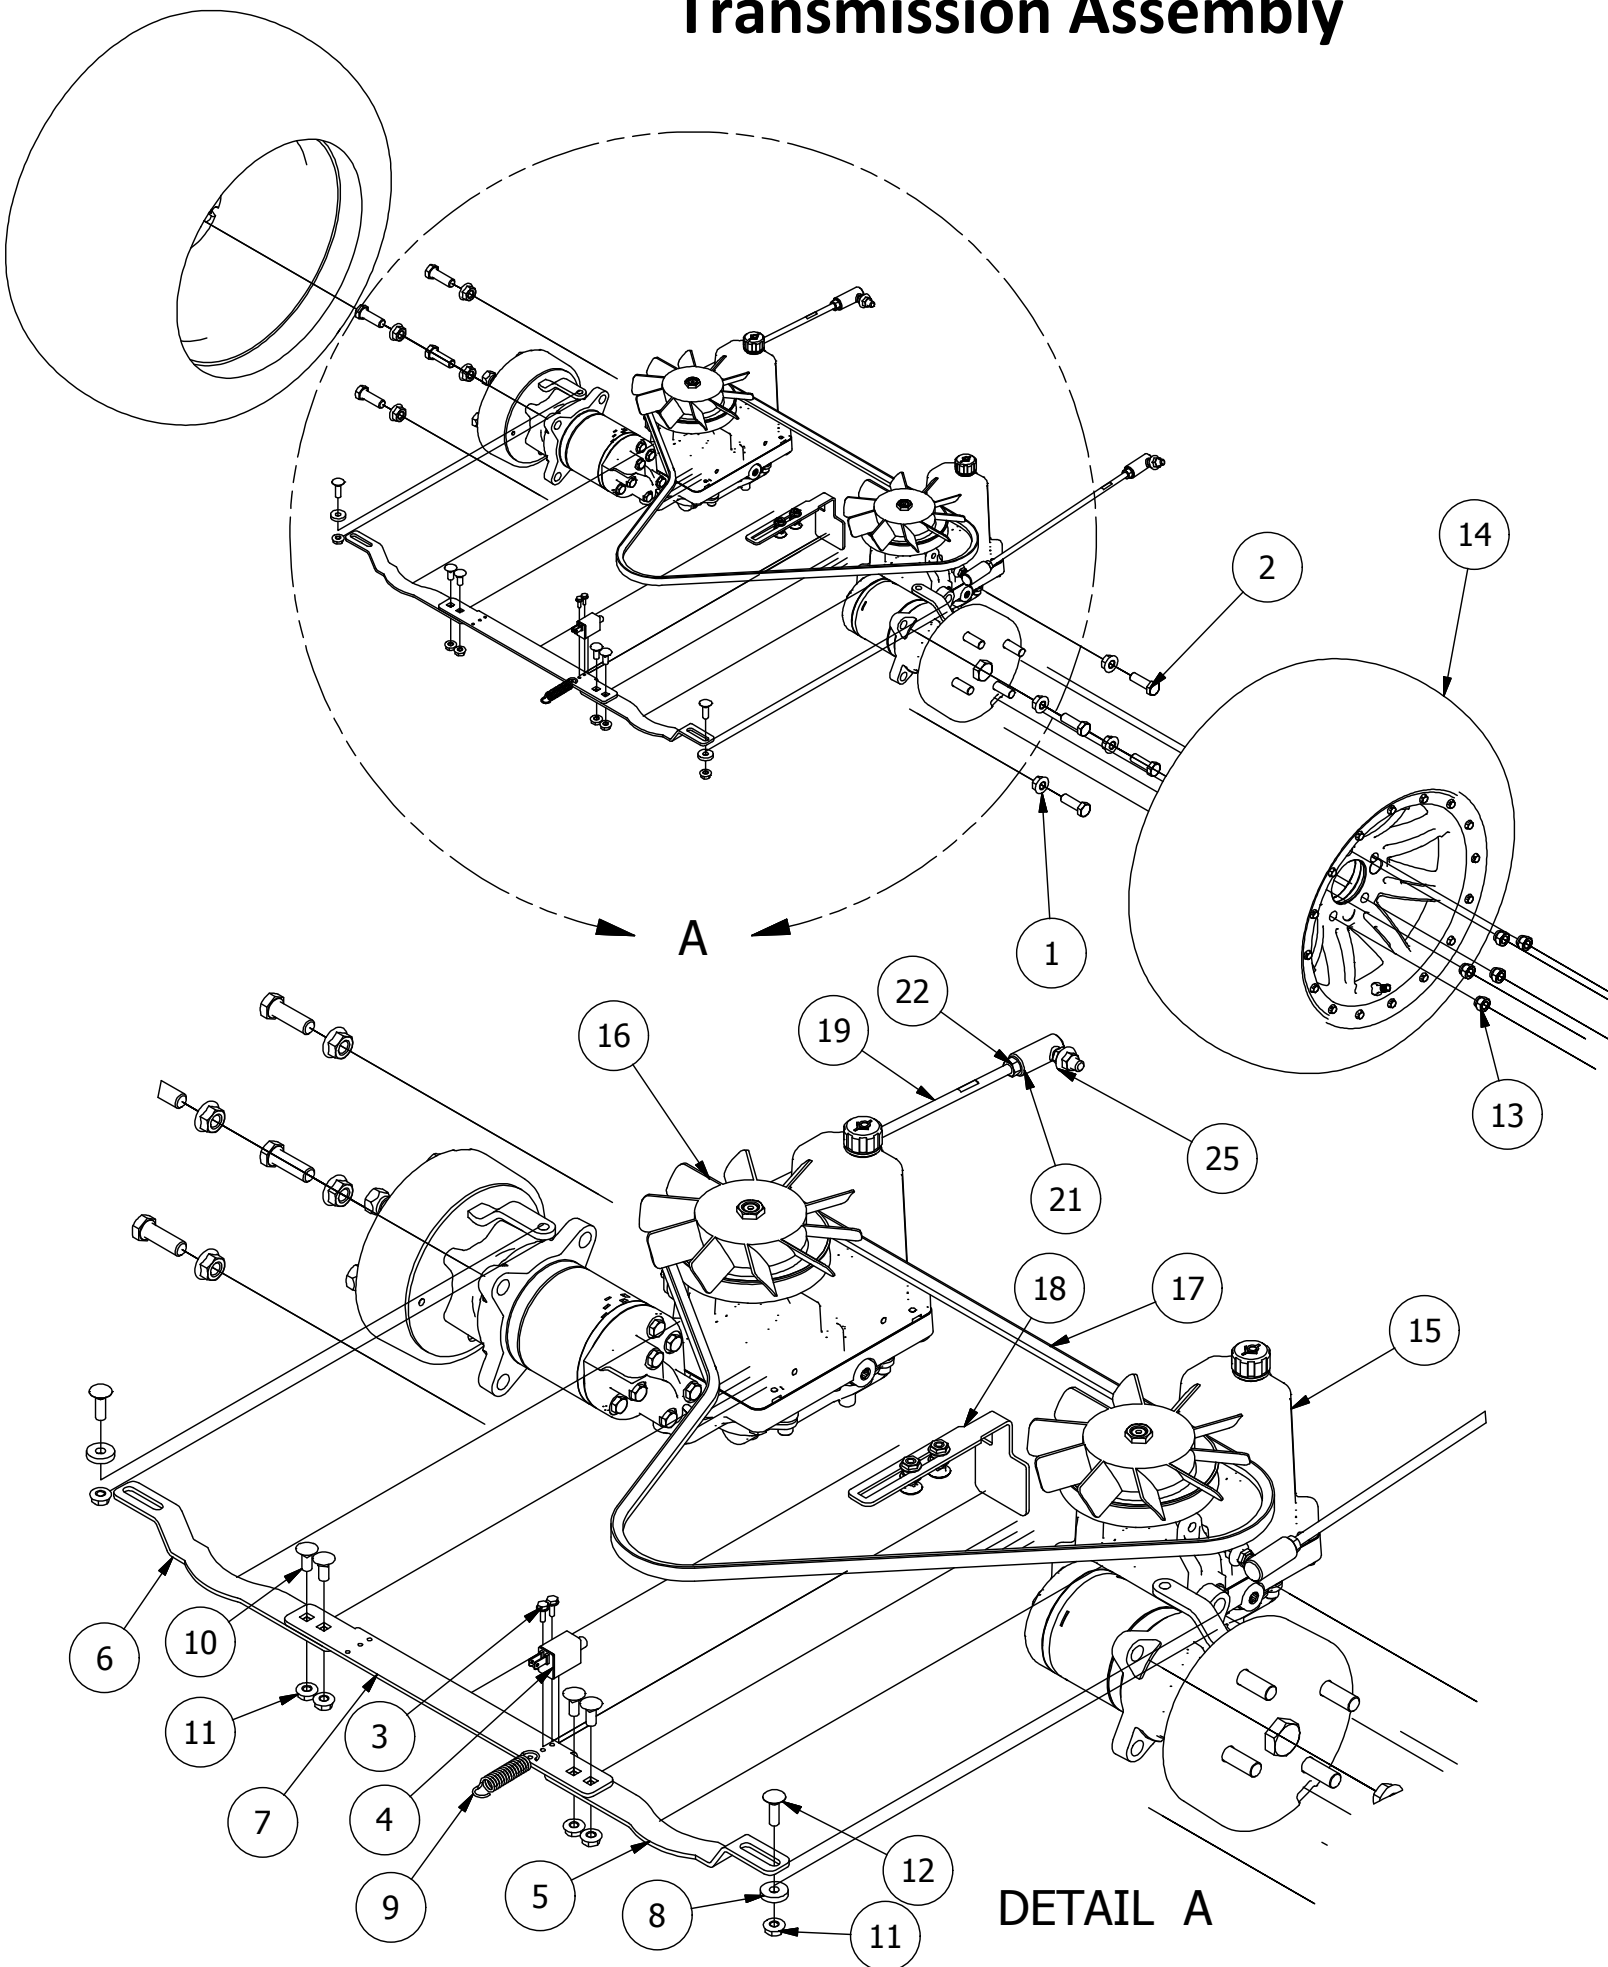

Transmission Assembly

Parts List			
ITEM	QTY	PART NUMBER	DESCRIPTION
1	8	413-0010-00	1/2-13 HEX FLANGE NUT W/SERR ZINC
2	8	418-0020-00	1/2-13 X 1-1/2 HEX C/S GR 5 ZINC
3	2	418-0032-00	8-32 X 1/2 IND. HWH SLOT TYPE F TCS ZINC
4	1	486-0030-00	Safety Switch
5	1	439-0083-00	Mower Park Brake Right Actuation Bracket
6	1	439-0082-00	Mower Park Brake Left Actuation
7	1	439-0079-00	Mower Park Brake Center Bracket
8	2	419-0006-00	.312 ID X .875 OD X .1875 THK F/W NYLON BLK
9	1	434-0003-00	Brake Pedal Release Spring
10	4	418-0008-00	5/16-18 X 3/4 CARRIAGE BOLT ZINC
11	6	413-0019-00	5/16-18 NYLON INSERT FLANGE L/NUT ZINC
12	4	418-0010-00	5/16-18 X 1 CARRIAGE BOLT ZINC
13	10	413-0015-00	1/2-20 WHEEL NUT 60 DEGREE GR 5 ZINC
14	2	422-0021-00	Mower Rear Tire/Wheel Assembly
15	1	450-0010-00	HTE10 Parker Hydrostatic Transmission Right
16	1	450-0009-00	HTE10 Parker Hydrostatic Transmission Left
17	1	461-0004-00	Mower A Pump Belt, A x 68.25" Effective Length
18	1	439-0066-00	Mower Standard Transmission Brake Interlock Bracket
19	2	435-0002-00	Transmission Drive Arm Rod Standard Transmission
20	2	410-0001-00	Control Arm Rod End, Right
21	2	410-0002-00	Control Arm Rod End, Left
22	2	413-0003-00	5/16 Hex Nut Left hand thread