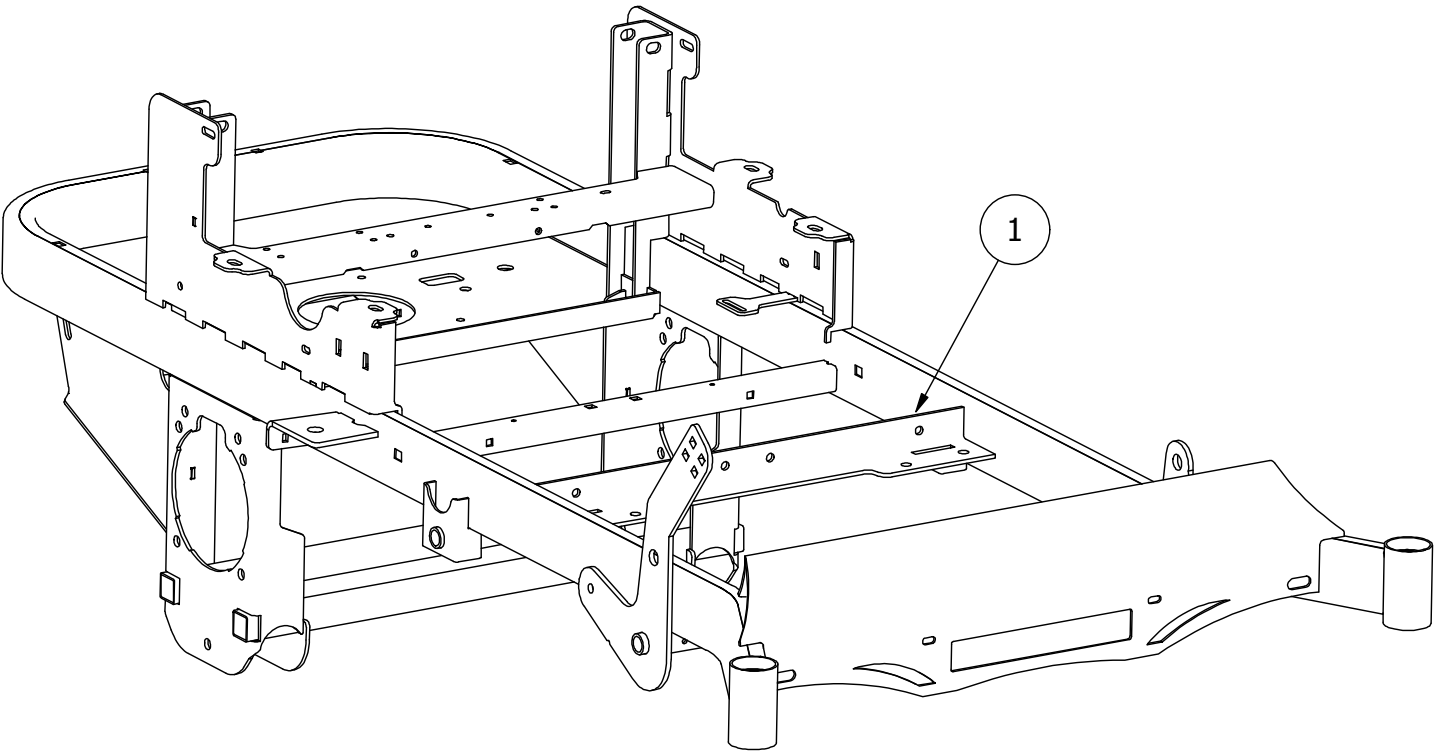

RZ HD Parts Manual

2020

TABLE OF CONTENTS

FRAMES.....	3-4
RZ HD FRAME FOR 48" DECK	3
RZ HD FRAME	4
FRONT FORK ASSEMBLY.....	5
FLOORBOARD ASSEMBLY.....	6-7
BRAKE ASSEMBLY	8
HEIGHT INDICATOR ASSEMBLY.....	9-13
DRIVE ARM ASSEMBLY	14-15
SEAT BASE AND PUMP IDLER ASSEMBLY.....	16-18
SEAT BASE ASSEMBLY	17
PUMP IDLER ASSEMBLY	18
GAS TANK ASSEMBLY.....	19-20
TRANSMISSION ASSEMBLY.....	21-22
DECKS.....	23-36
48" DECK ASSEMBLY 1	23-24
48" DECK ASSEMBLY 2	25-26
54" DECK ASSEMBLY 1	27-28
54" DECK ASSEMBLY 2	29-30
61" DECK ASSEMBLY 1	31-32
61" DECK ASSEMBLY 2	33-34
DECK CHUTE ASSEMBLY	35
DECK SPINDLE.....	36
KAWASAKI FR 691.....	37
KAWASAKI FR 730.....	38
B&S 25HP ENGINE	39
DECALS	40

RZ-HD Frame for 48" Deck

Parts List			
ITEM	QTY	PART NUMBER	DESCRIPTION
1	1	490-0057-00	RZ HD Mower Frame for 48 deck

RZ-HD Frame

Parts List			
ITEM	QTY	PART NUMBER	DESCRIPTION
1	1	490-0058-00	RZ HD Mower Frame

Brake and Floorboard Assembly

Floorboard Parts List			
ITEM	QTY	PART NUMBER	DESCRIPTION
1	1	435-0004-00	MOWER BRAKE LINKAGE
2	1	439-0114-00	Mower Floorboard
3	1	481-0005-00	2017 Mower Rubber Foot Rest Mat Except for RZ
4	1	481-0006-00	2017 Mower Logo Floor Mat Except for RZ
5	1	439-0059-00	Mower Deck Height Foot Pedal
6	10	414-0002-00	8MM PUSH TYPE RETAINER NYLON BLACK
7	2	418-0045-00	3/8-16 X 1 CARRIAGE BOLT ZINC YELLOW GR8
8	4	413-0004-00	3/8-16 HEX FLANGE NUT W/SERR ZINC
9	4	429-0002-00	Rubber Bumper
10	1	490-0058-00	RZ-HD Mower Frame Assembly
11	1	490-0057-00	RZ-HD Mower Frame for 48" Deck