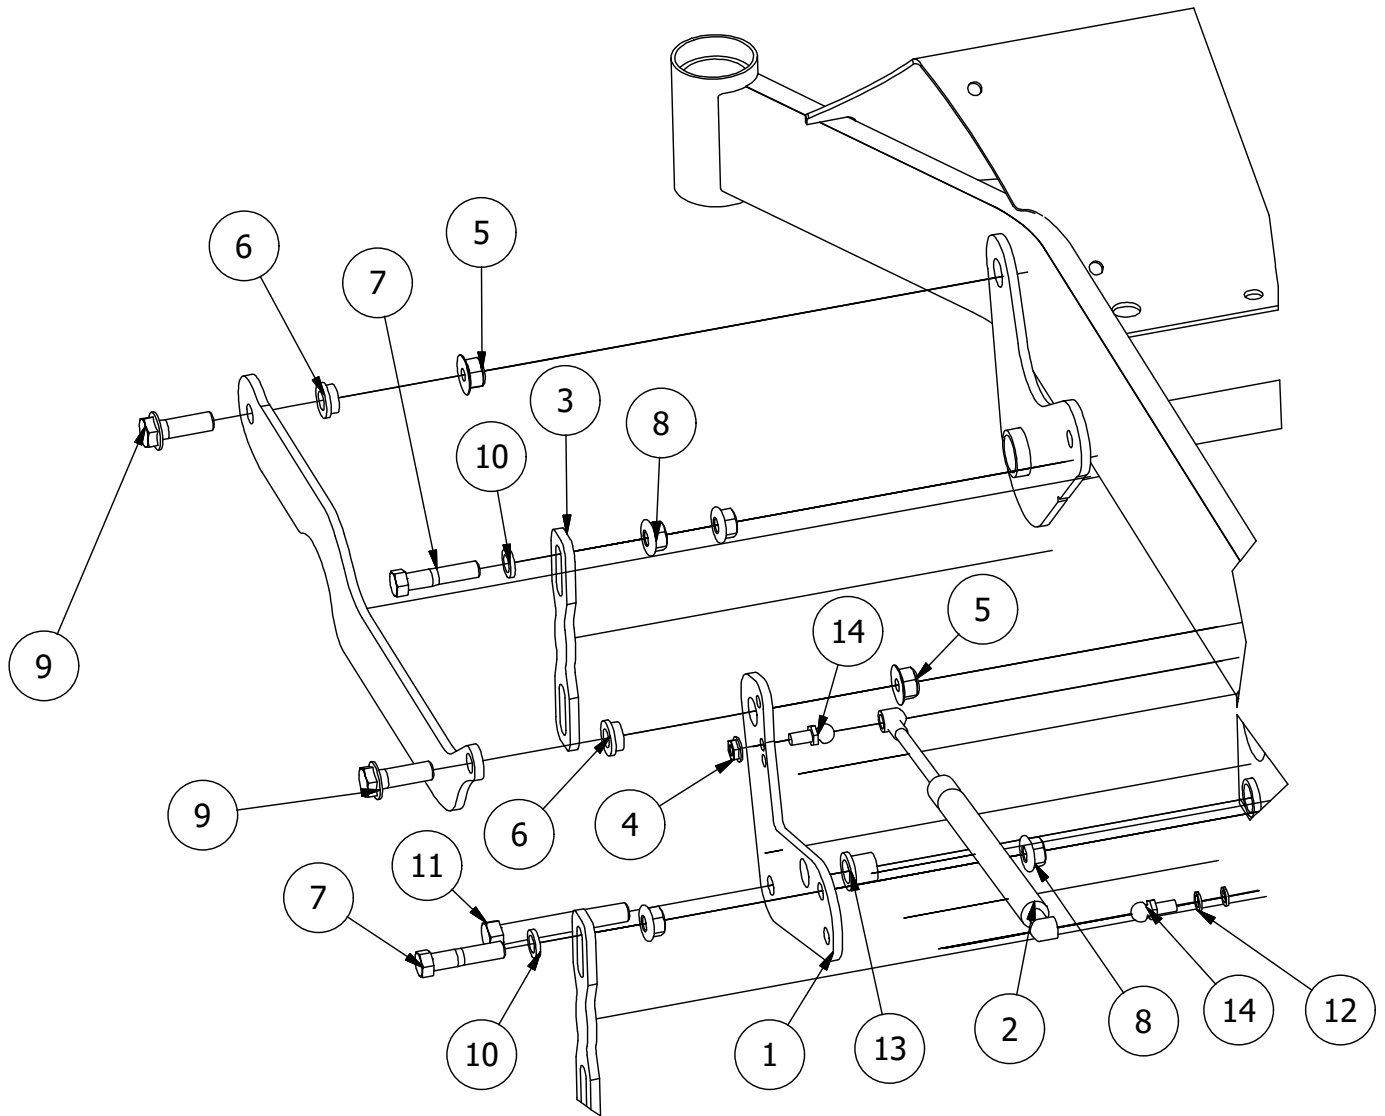

DETAIL B

Height Indicator Parts List			
ITEM	QTY	PART NUMBER	DESCRIPTION
1	1	431-0007-00	RZ Deck Height Brtk Left Actuator Side
2	1	434-0008-00	RZ Deck Assist Gas Spring
3	4	435-0013-00	Mower Deck Link
4	13	413-0006-00	5/16-18 HEX FLANGE NUT W/SERR ZINC
5	8	413-0002-00	1/2-13 NYLON INSERT FLANGE LOCKNUT ZC YELLOW
6	7	410-0009-00	1/2" ID X 3/4" OD X 3/8" LENGTH FLANGE BUSHING
7	4	418-0046-00	7/16-14 X 2 HEX C/S GR 5 ZINC YELLOW
8	8	413-0011-00	7/16-14 HEX FLANGE NUT W/SERR ZINC YELLOW
9	4	418-0047-00	1/2-13 X 1-1/2 HEX FLANGE BOLT ZINC YELLOW
10	4	419-0010-00	.443 ID X .750 OD X .125 THK NYLON BLACK
11	2	418-0042-00	1/2-13 X 3-1/2 HEX C/S GR 5 ZINC YELLOW
12	2	419-0009-00	5/16 SPLIT LOCKWASHER ZINC
13	4	410-0008-00	5/8" ID X 3/4" OD X 3/4" LENGTH FLANGE BUSHING
14	2	487-0005-00	Control Arm Damper Ball Stud