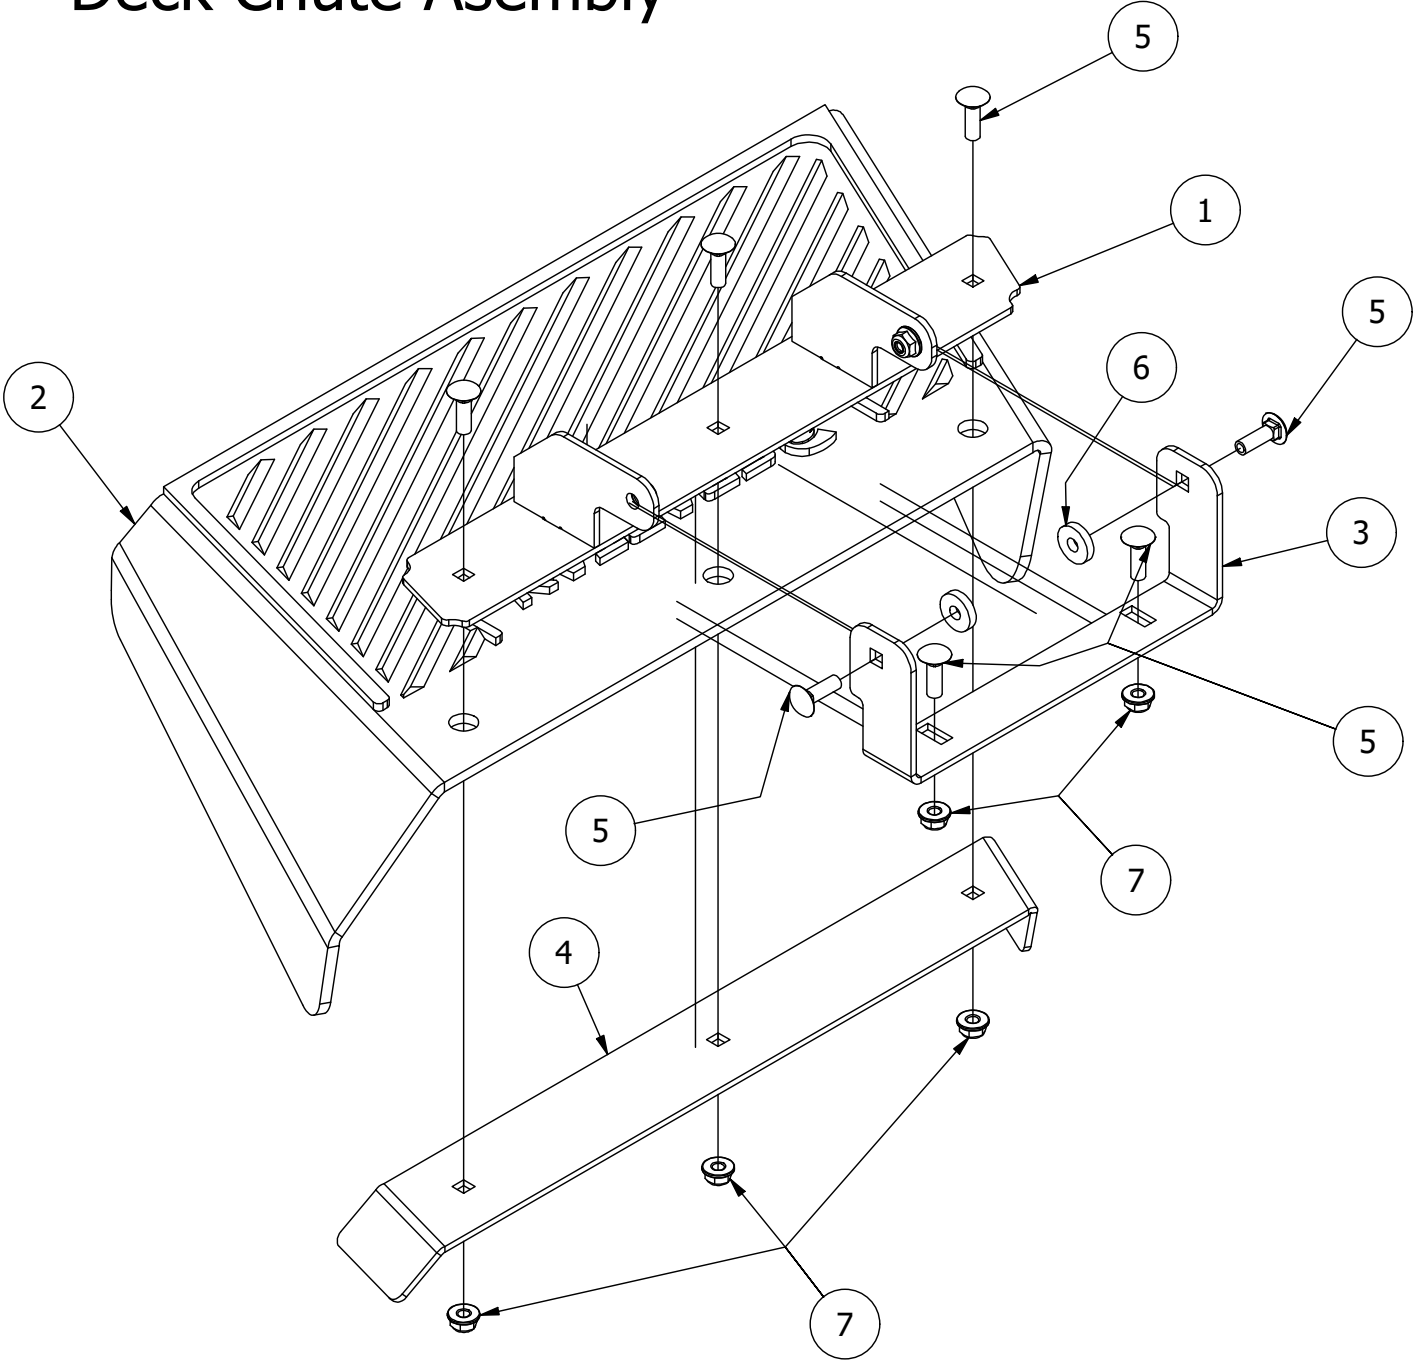

Deck Chute Assembly

PARTS LIST			
ITEM	QTY	PART NUMBER	DESCRIPTION
1	1	490-0070-02	2020 RZ Mower Deck Chute Hinge Assembly
2	1	481-0010-00	RZ Mower Rubber Discharge Chute
3	1	439-0111-00	Mower Chute Mounting Bracket
4	1	439-0431-00	2020 RZ Mower Deck Chute Hinge Backer Bracket
5	7	418-0060-00	5/16-18 X 1 CARRIAGE BOLT ZINC YELLOW
6	2	419-0006-00	.312 ID X .875 OD X .1875 THK F/W NYLON BLK
7	7	413-0027-00	5/16-18 NYLON INSERT FLANGE LOCKNUT ZC YELLOW