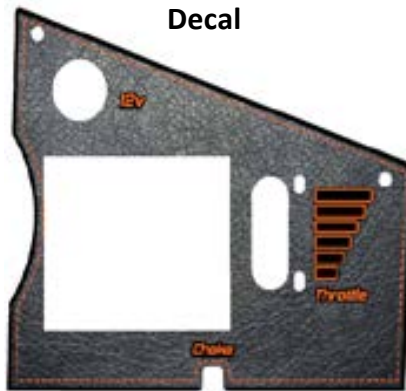

491-0030-00

Spartan XTF-54 Decal

491-00 -00

Spartan XTF-48 Decal

491-00

Spartan Carbureted Console Decal

491-0080-00 Tank Decal

491-0081-00 Console Decal