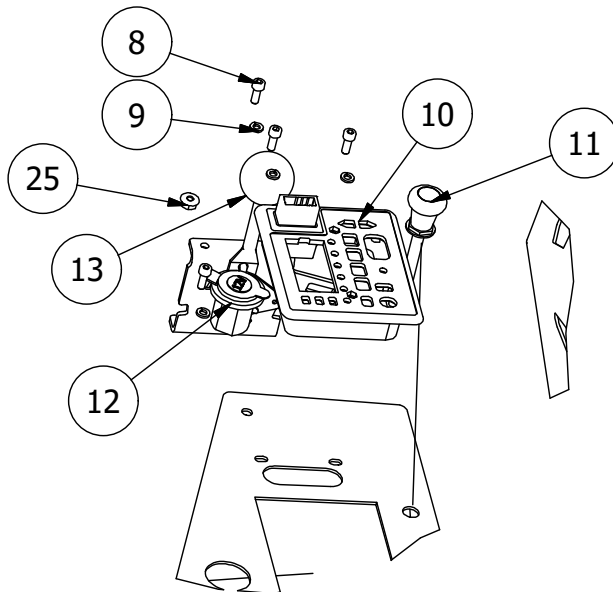

Gas Tank Assembly

DETAIL A