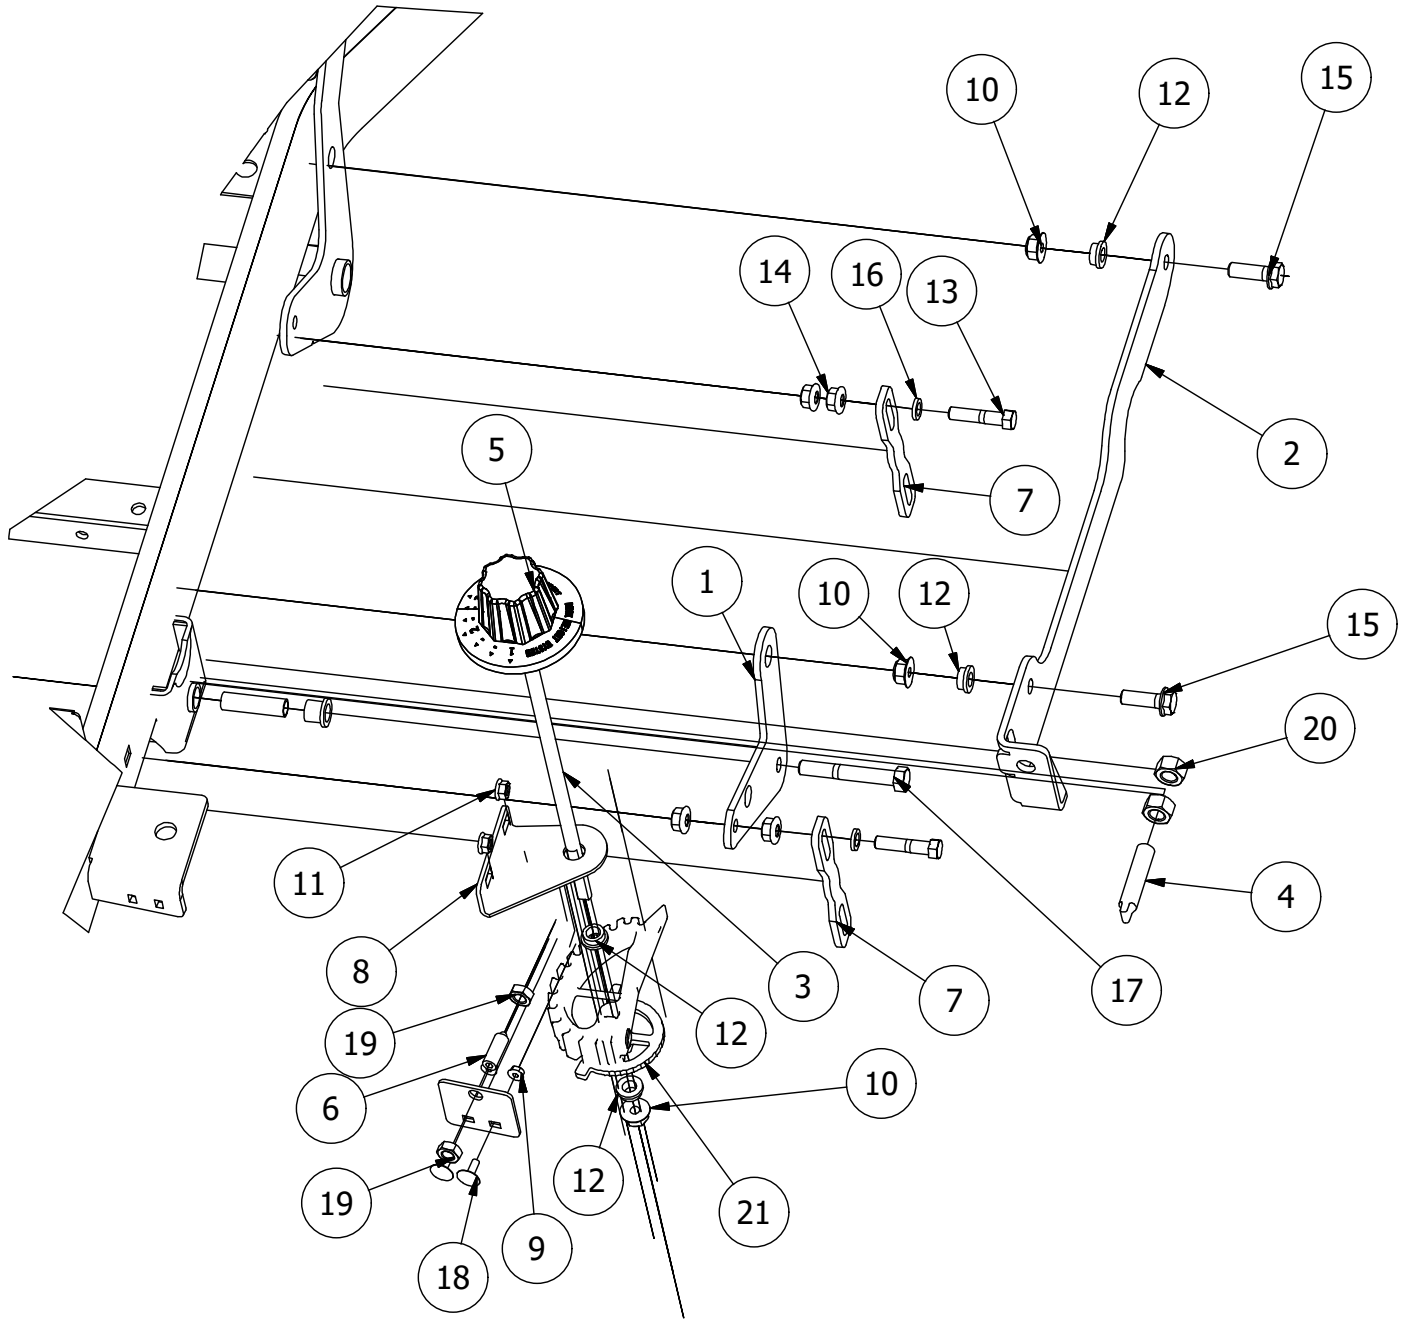

Height Indicator Assembly

Height Indicator Parts List			
ITEM	QTY	PART NUMBER	DESCRIPTION
1	13	413-0006-00	5/16-18 HEX FLANGE NUT W/SERR ZINC
2	8	413-0002-00	1/2-13 NYLON INSERT FLANGE LOCKNUT ZC YELLOW
3	2	418-0053-00	3/8-16 X 1 CARRIAGE BOLT ZINC
4	4	410-0068-00	5/8" ID X 3/4" OD X 3/4" LENGTH FLANGE BUSHING
5	2	425-0004-00	Mower Drive Arm Hub & Deck Lift Arm Spacer
6	1	490-0058-00	RZ-HD Mower Frame Assembly
7	1	490-0057-00	RZ-HD Mower Frame for 48" Deck

DETAIL A

Height Indicator Parts List			
ITEM	QTY	PART NUMBER	DESCRIPTION
1	1	431-0006-00	RZ Deck Height Brtk Right Side
2	1	435-0008-00	Mower Deck Height Arm Right Link
3	1	437-0003-00	Mower Deck Height Selector Shaft
4	1	444-0001-00	Mower HEIGHT SELECTOR CAM PIN
5	1	445-0002-00	Mower Deck Height Control Knob
6	1	434-0006-00	Deck Height Detent Spring Plunger
7	4	435-0013-00	Mower Deck Link
8	1	439-0074-00	Mower Deck Height Indicator Rod Bracket
9	6	413-0023-00	1/4-20 HEX FLANGE NUT W/SERR ZINC
10	8	413-0002-00	1/2-13 NYLON INSERT FLANGE LOCKNUT ZC YELLOW
11	4	413-0004-00	3/8-16 HEX FLANGE NUT W/SERR ZINC
12	7	410-0009-00	1/2" ID X 3/4" OD X 3/8" LENGTH FLANGE BUSHING
13	4	418-0046-00	7/16-14 X 2 HEX C/S GR 5 ZINC YELLOW
14	8	413-0011-00	7/16-14 HEX FLANGE NUT W/SERR ZINC YELLOW
15	4	418-0047-00	1/2-13 X 1-1/2 HEX FLANGE BOLT ZINC YELLOW
16	4	419-0010-00	.443 ID X .750 OD X .125 THK NYLON BLACK
17	2	418-0042-00	1/2-13 X 3-1/2 HEX C/S GR 5 ZINC YELLOW
18	2	418-0052-00	1/4-20 X 3/4 CARRIAGE BOLT ZINC
19	2	413-0037-00	1/2-13 HEX JAM NUT ZINC
20	2	413-0048-00	5/8-11 HEX NUT ZINC YELLOW
21	1	490-0045-00	Mower Deck Height Cam Casting