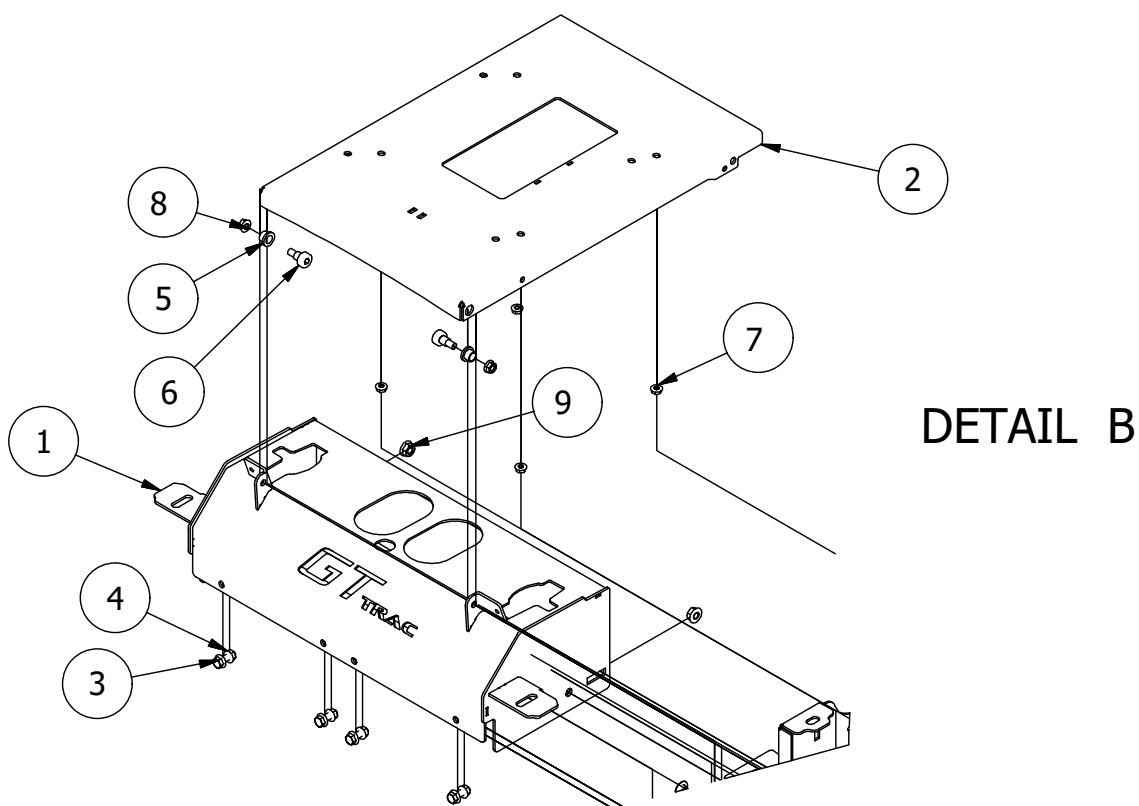

Seat Base Assembly

Parts List			
ITEM	QTY	PART NUMBER	DESCRIPTION
1	1	490-0023-00	Mower Seat Base Assembly
2	1	439-0113-00	RZ Mower Seat Brtk
3	4	418-0040-00	3/8-16 X 1 HEX FLANGE BOLT GR 8 ZC YELLOW
4	4	413-0004-00	3/8-16 HEX FLANGE NUT W/SERR ZINC
5	2	410-0010-00	1/2" ID X 5/8" OD X 1/2" LENGTH FLANGE BUSHING
6	2	418-0038-00	1/2 X 1/2 SOCKET SHOULDER BOLT ZC YELLOW
7	4	413-0019-00	5/16-18 NYLON INSERT FLANGE L/NUT ZINC
8	2	413-0029-00	3/8-16 NYLON INSERT FLANGE L/NUT ZC YELLOW
9	4	413-0001-00	7/16-14 HEX FLANGE NUT W/SERR ZINC
10	1	471-0014-00	RZ Seat