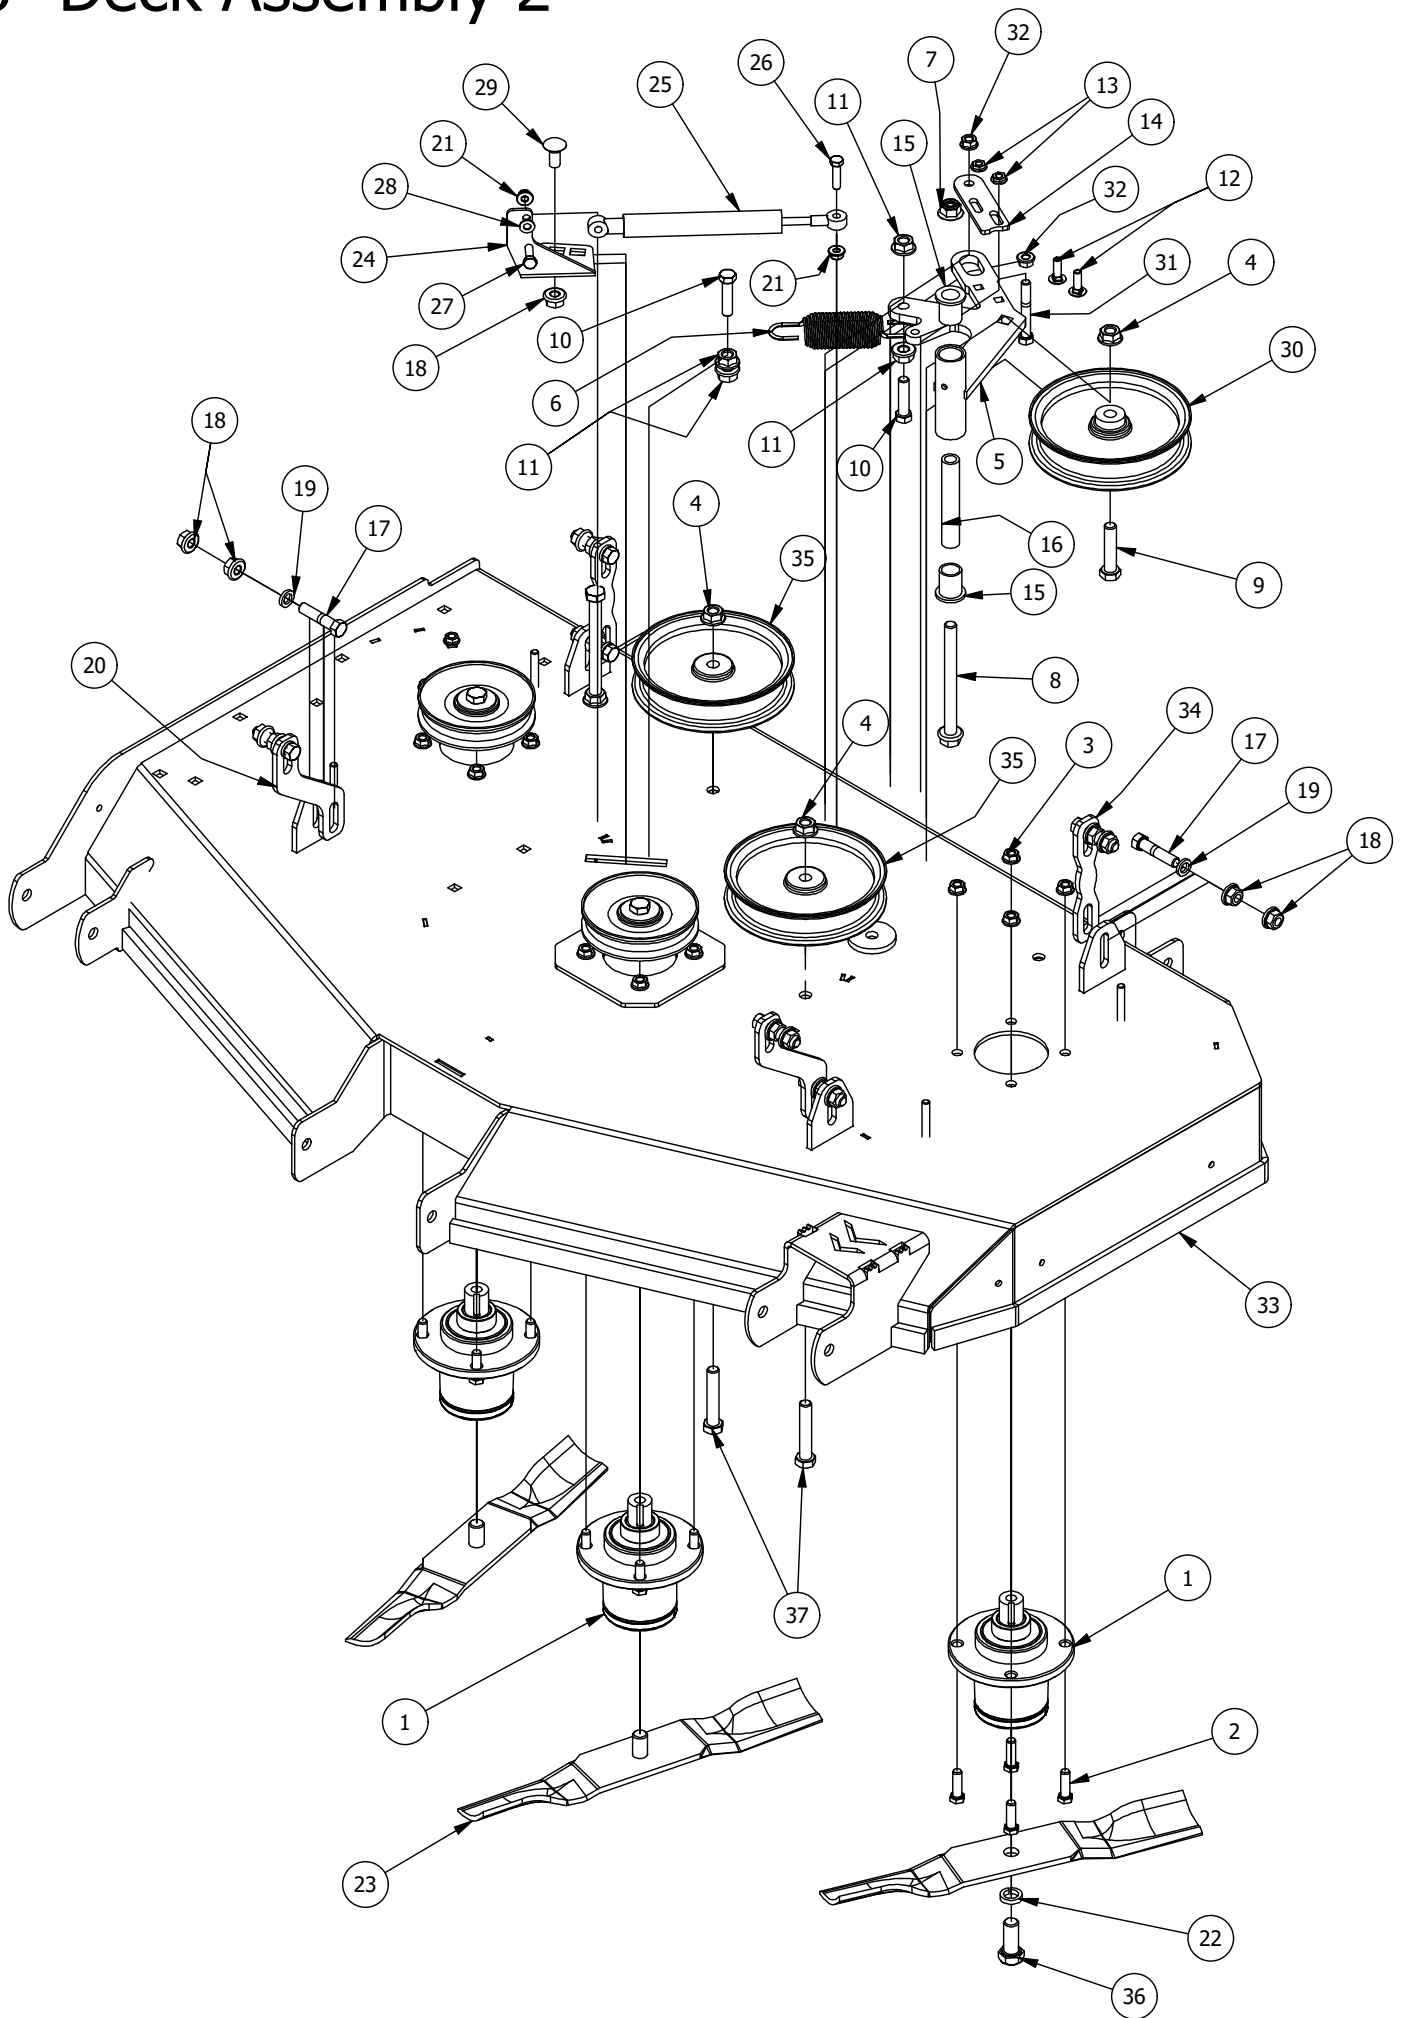

48" Deck Assembly 2

48" Deck Assembly 2			
ITEM	QTY	PART NUMBER	DESCRIPTION
1	3	437-0006-00	RZ Mower Deck Spindle Assy
2	12	418-0005-00	3/8-16 x 1-1/4 Hex Bolt GR5
3	12	413-0004-00	3/8-16 HEX FLANGE NUT W/SERR ZINC
4	3	413-0010-00	1/2-13 HEX FLANGE NUT W/SERR ZINC
5	1	490-0019-00	Mower Deck Idler Pulley Arm Assembly
6	1	434-0007-00	2019 Mower Deck Spring
7	8	413-0002-00	1/2-13 NYLON INSERT FLANGE NUT ZINC YELLOW
8	1	418-0009-00	1/2-13 X 5-1/2 HEX FLANGE BOLT GR 8 ZY
9	1	418-0012-00	1/2-13 X 2-1/4 HEX C/S GR 5 ZINC
10	2	418-0011-00	7/16-14X 1-3/4 HEX C/S GR5 ZINC Yellow
11	8	413-0005-00	1/2-13 HEX FLANGE NUT W/SERR ZINC YELLOW
12	2	418-0010-00	5/16-18 X 1 CARRIAGE BOLT ZC/YEL
13	2	413-0006-00	5/16-18 HEX FLANGE NUT W/SERR ZINC
14	1	439-0257-00	Deck Idler Pulley Belt Retainer Brkt
15	2	410-0007-00	3/4" ID X 15/16" OD X 1-1/8" LENGTH FLANGE BUSHING
16	1	425-0006-00	Mower Inner Idler Spacer
17	8	418-0046-00	7/16-14 X 2 HEX C/S GR 5 ZINC YELLOW
18	17	413-0011-00	7/16-14 HEX FLANGE NUT W/SERR ZINC YELLOW
19	8	419-0010-00	.443 ID X .750 OD X .125 THK NYLON BLACK
20	2	435-0017-00	RZ Mower 48" Front Height Arm Connecting Link
21	2	413-0027-00	5/16-18 NYLON INSERT FLANGE LOCKNUT ZC YELLOW
22	3	419-0004-00	5/8 SPLIT LOCKWASHER ZINC
23	3	438-0004-00	48" Mower Deck Blade
24	1	439-0344-00	48" Belt Deck Idler Damper Mounting Bracket
25	1	434-0009-00	Idler Gas Spring
26	1	418-0109-00	5/16- 18 x 1 1/4 Hex C/S (GR.8) ZC/Yel
27	1	418-0108-00	5/16 x1 Hex C/S (GR8) ZC/Yel
28	1	413-0016-00	.312 ID X .625 OD X .062 THK THRUST BEARING OIL-IMPREG BRNZ
29	1	418-0017-00	7/16-14 X 1 CARRIAGE BOLT ZINC
30	1	433-0014-00	6-3/4" Idler Pulley, 7/16" Spacer Assembly
31	1	618-2078-00	3/8-16 x 2-3/4 Hex C/S GR2 Zinc
32	2	413-0020-00	3/8-16 HEX FLANGE NUT W/SERR ZINC YELLOW
33	1	490-0065-00	2020 48" RZ Deck Assembly
34	2	435-0013-00	RZ Mower Deck Actuator Connecting Link
35	2	433-0015-00	6-3/4" Idler Pulley, 15/16" Spacer Assembly
36	3	418-0078-00	5/8-18 X 1-1/2 HEX C/S (GR.8) ZC/YEL
37	2	418-0246-00	1/2-13 x 2-3/4 Hex Flange Bolt (GR.8) ZC/YEL